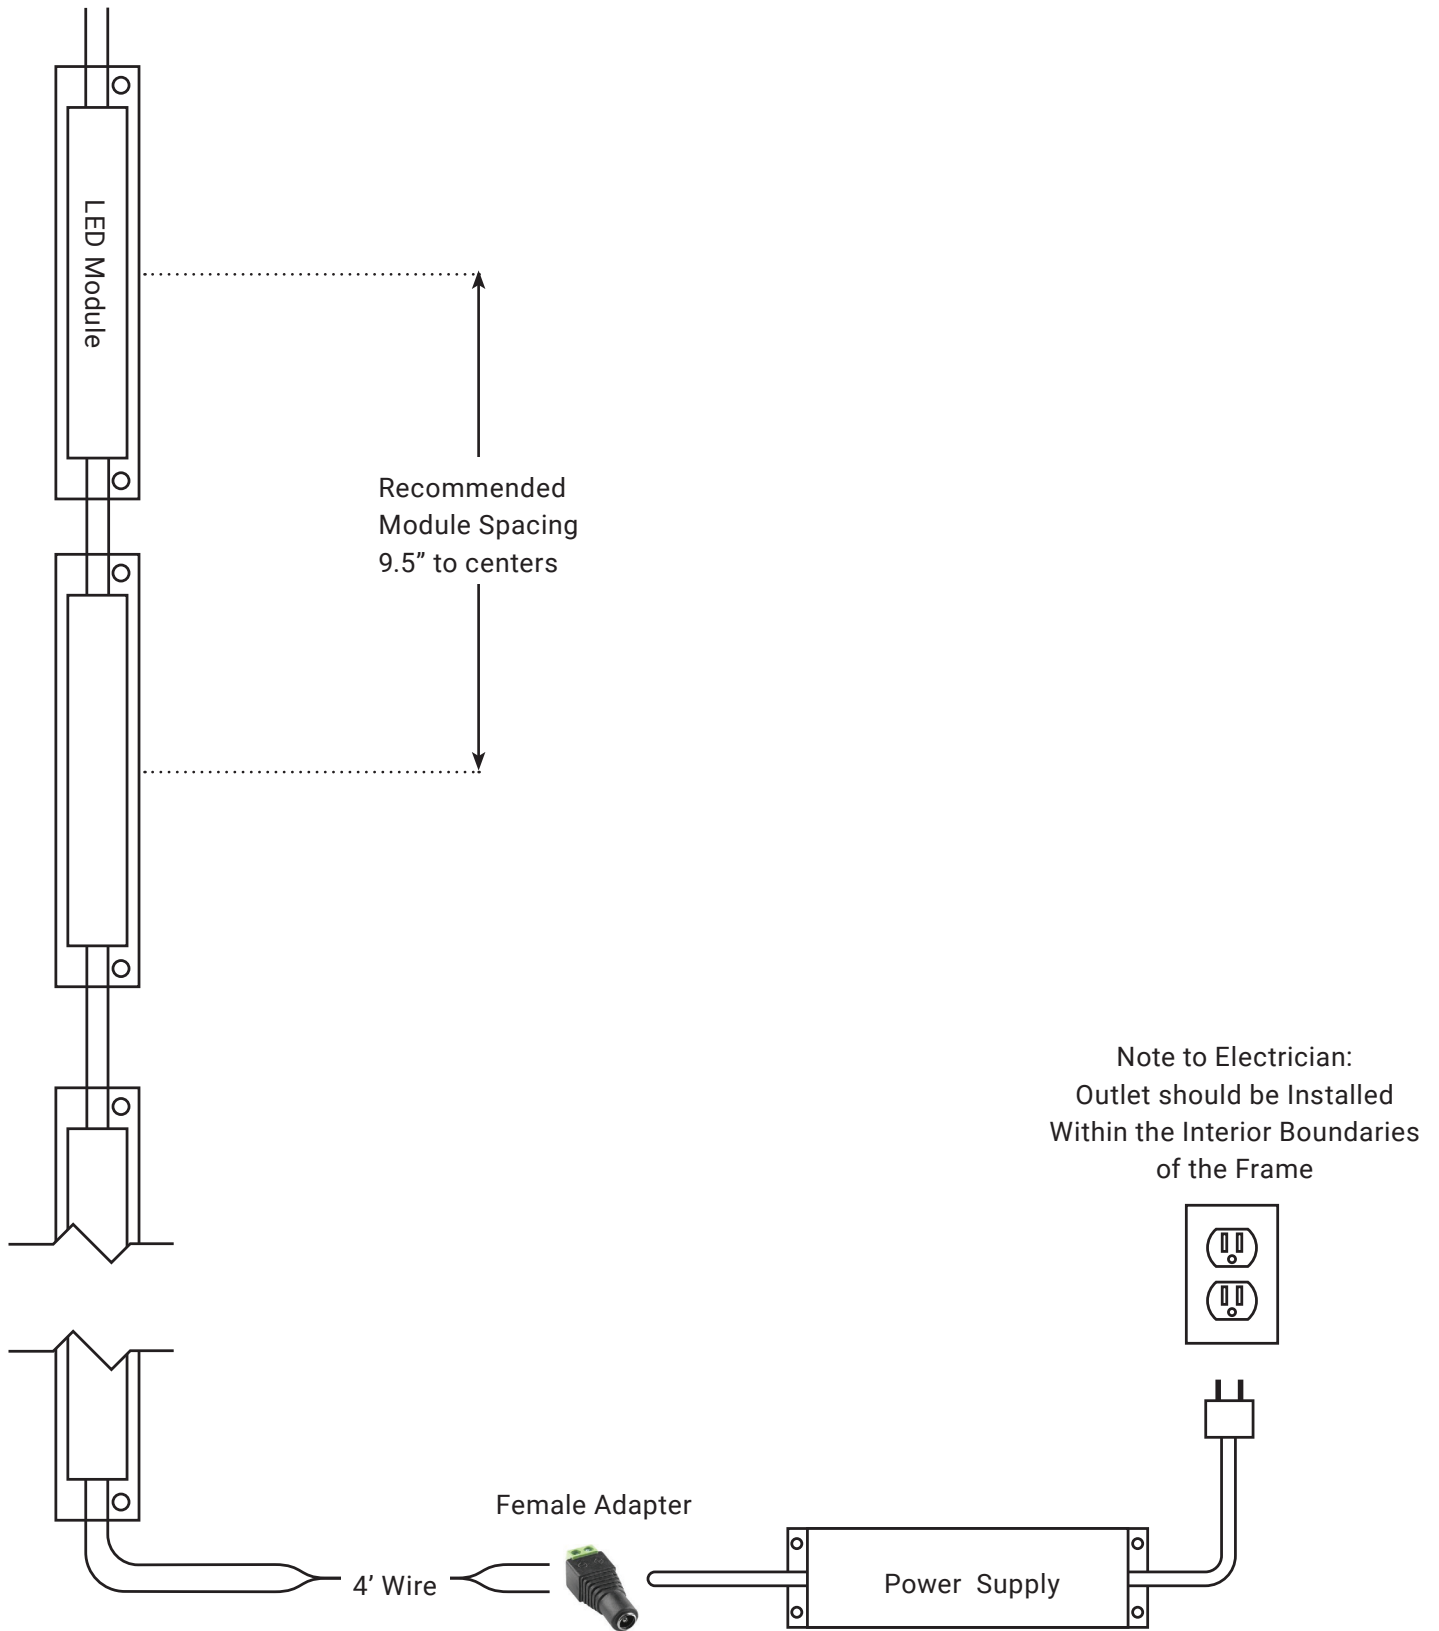

NORTH
EAST
COLOR

10 Module LED Light Kit

INSTALLATION GUIDE

SKU# DSP-10-LIGHTKIT | ver. 070623

For Support Call: 603.436.8210

Two Persons are
Recommended
for this Installation

Single String of 5 LED Modules (2 per kit)

If Using with 4'x6' Wall Frame

Power Supply Mounting

If Using with 8'x4' Wall Frame