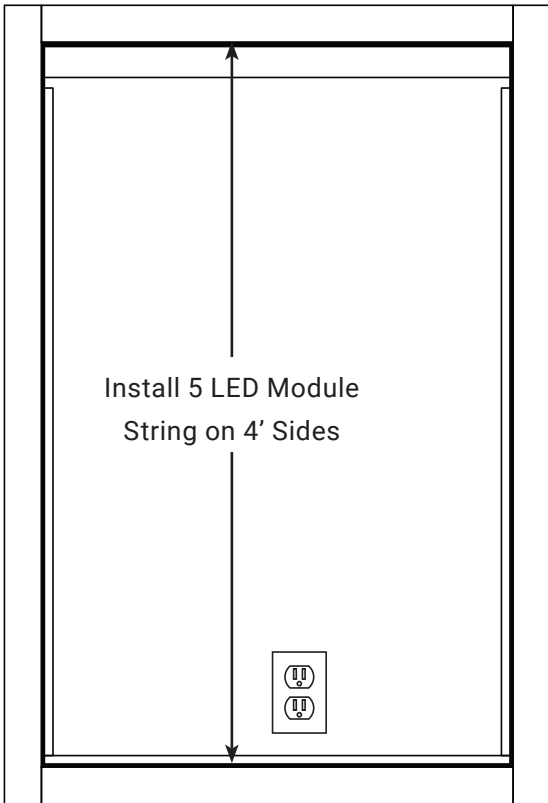

NORTH
EAST
COLOR

10 Module LED Light Kit

INSTALLATION GUIDE

SKU# DSP-10-LIGHTKIT | ver. 070623

For Support Call: 603.436.8210

Two Persons are
Recommended
for this Installation

Single String of 5 LED Modules (2 per kit)

If Using with 4'x6' Wall Frame

Power Supply Mounting

If Using with 8'x4' Wall Frame