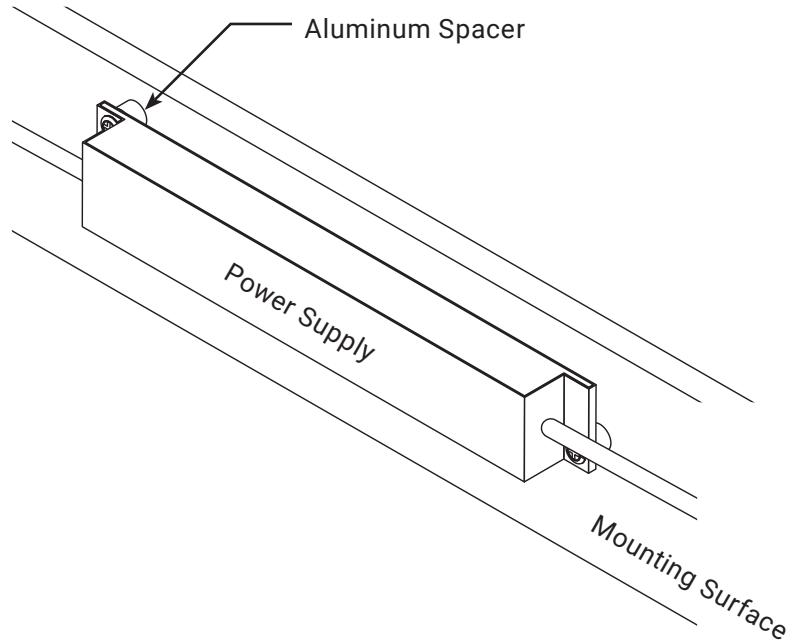

NORTH
EAST
COLOR

10 Module LED Light Kit

INSTALLATION GUIDE

SKU# DSP-10-LIGHTKIT | ver. 070623

For Support Call: 603.436.8210

Two Persons are
Recommended
for this Installation

Single String of 5 LED Modules (2 per kit)

If Using with 4'x6' Wall Frame

Power Supply Mounting

If Using with 8'x4' Wall Frame