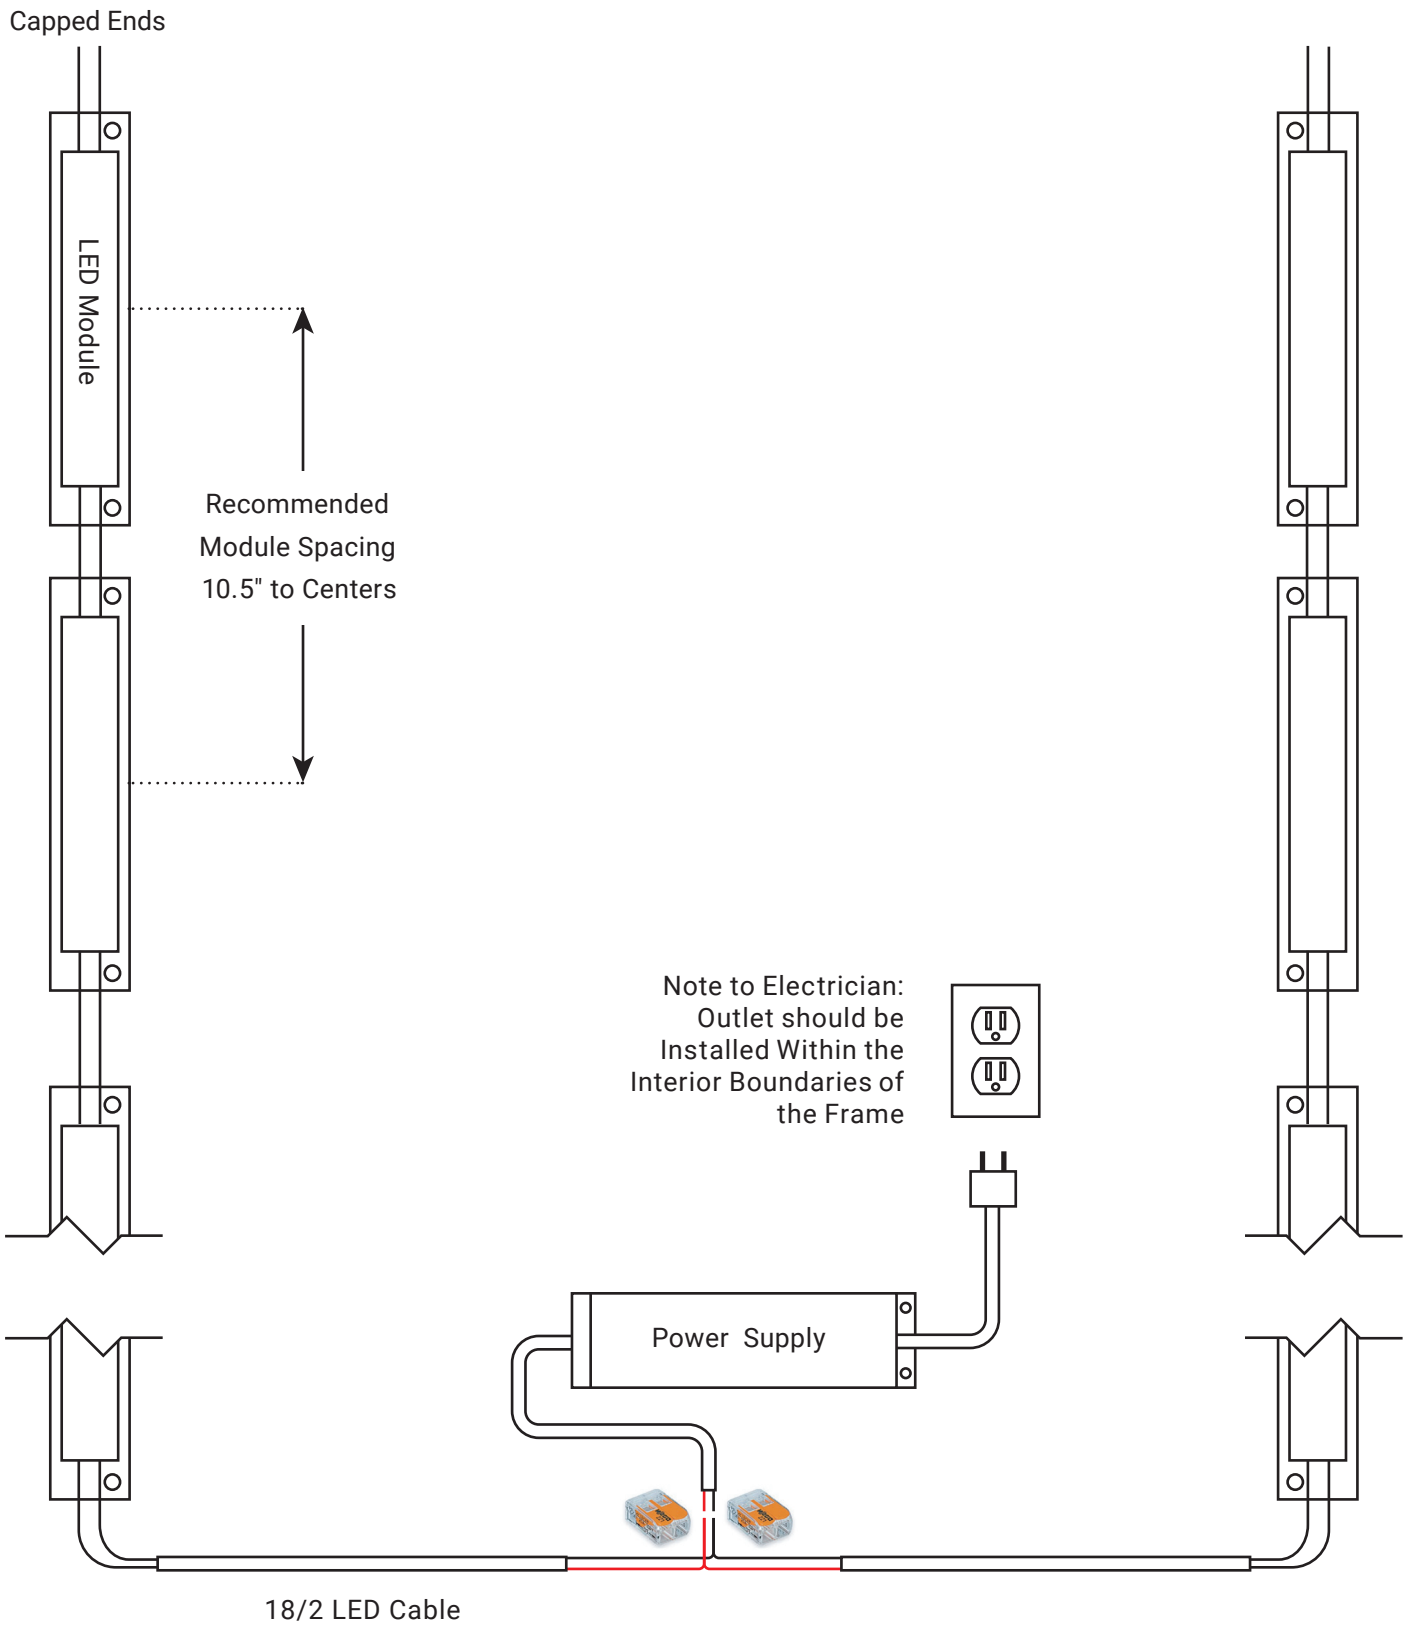

NORTH
EAST
COLOR

18-Module Backlit Frame Light Kit

INSTALLATION GUIDE

SKU# NC00102-01 | ver. 070623

For Support Call: 603.436.8210

Connecting 9-Module Strings to Power Supply

IF USING WITH 8'X8' WALL FRAME