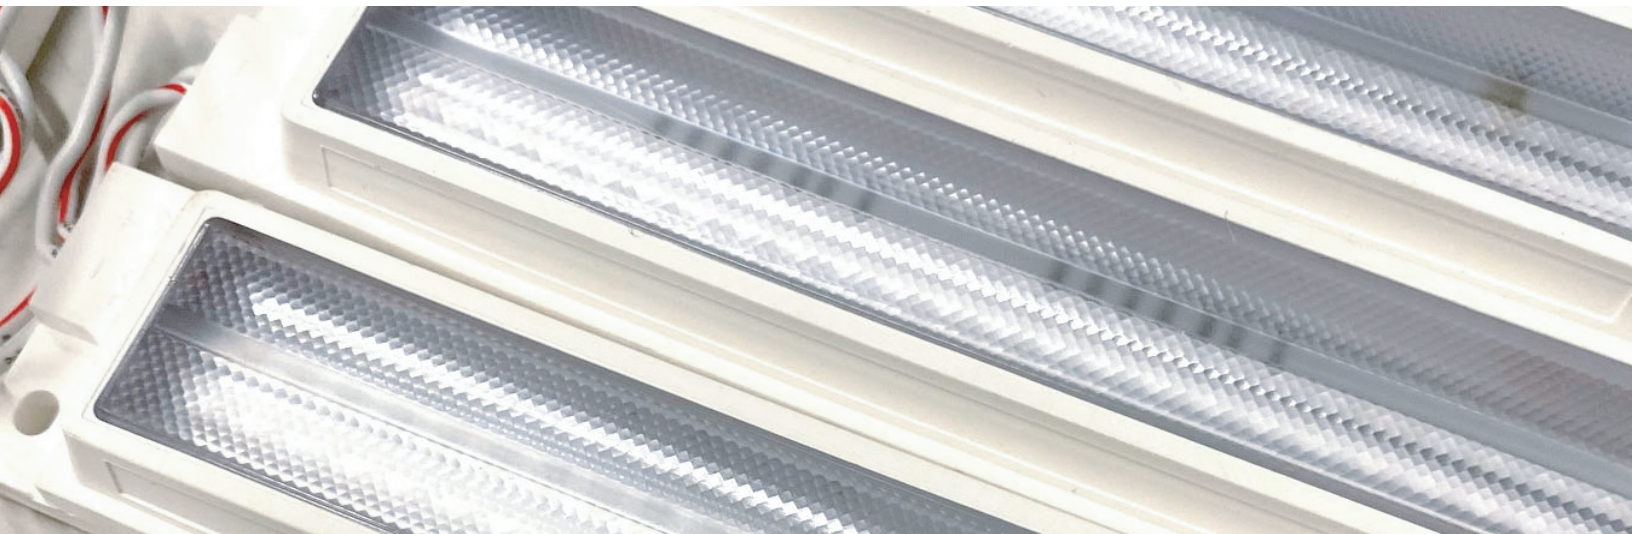

NORTH
EAST
COLOR

18-Module Backlit Frame Light Kit

INSTALLATION GUIDE

SKU# NC00102-01 | ver. 070623

For Support Call: 603.436.8210

Connecting 9-Module Strings to Power Supply

IF USING WITH 8'X8' WALL FRAME