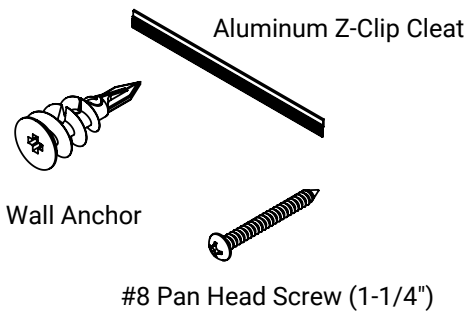

NORTH
EAST
COLOR

Planet Fitness 44" Halo Lit Logo

INSTALLATION GUIDE

SKU# PF00271-01 | ver. 102523

For Support Call: 603.436.8210

Two Persons are
Recommended
for this Installation

Sign Installation

Two Persons are Recommended for this Installation

PLEASE NOTE:

For this installation we recommend using a licensed contractor.

What's in the Box

Power Supply Enclosure

Two Persons are Recommended for this Installation

PLEASE NOTE: We recommend installing the power supply enclosure in a discrete location, not visible from the viewing area of the sign. This portion of the installation should be done by a licensed electrician in accordance to National Electric Code.