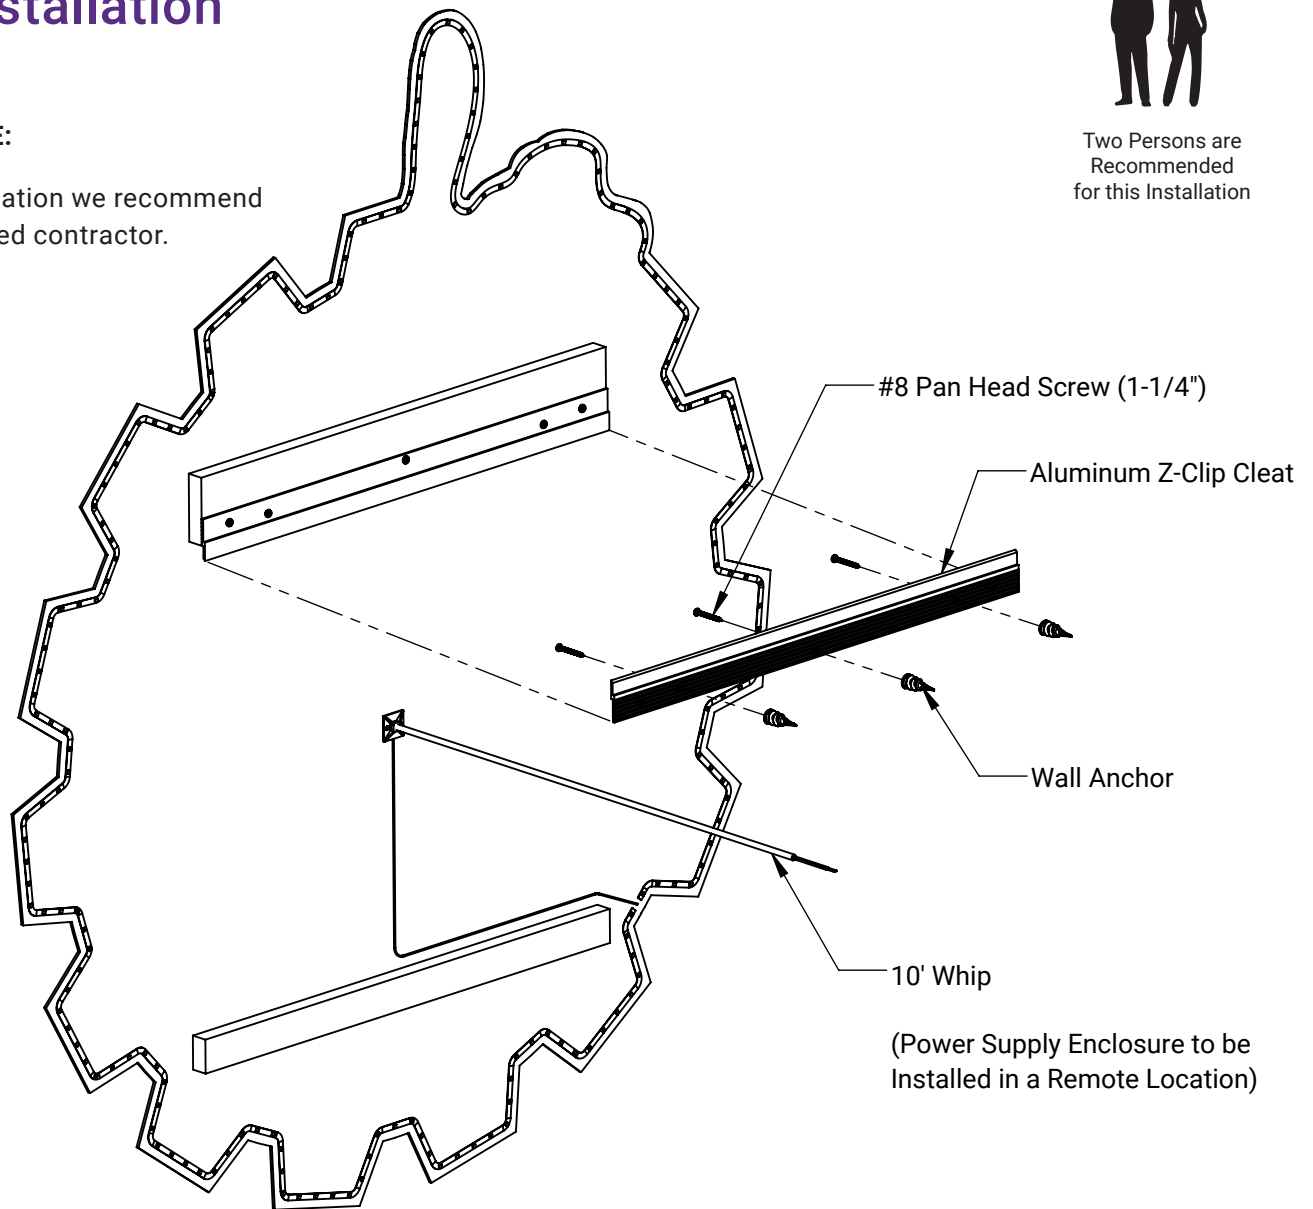

NORTH
EAST
COLOR

Planet Fitness 44" Halo Lit Logo

INSTALLATION GUIDE

SKU# PF00271-01 | ver. 102523

For Support Call: 603.436.8210

Two Persons are
Recommended
for this Installation

Sign Installation

Two Persons are Recommended for this Installation

PLEASE NOTE:

For this installation we recommend using a licensed contractor.

What's in the Box

Power Supply Enclosure

Two Persons are Recommended for this Installation

PLEASE NOTE: We recommend installing the power supply enclosure in a discrete location, not visible from the viewing area of the sign. This portion of the installation should be done by a licensed electrician in accordance to National Electric Code.

DISCONNECT SWITCH STATEMENT

The location of the disconnect switch after installation shall comply with Article 600.6(A)(1) of the National Electrical Code. SWITCH SUPPLIED BY SOMEONE ELSE.

GROUNDING & BONDING STATEMENT