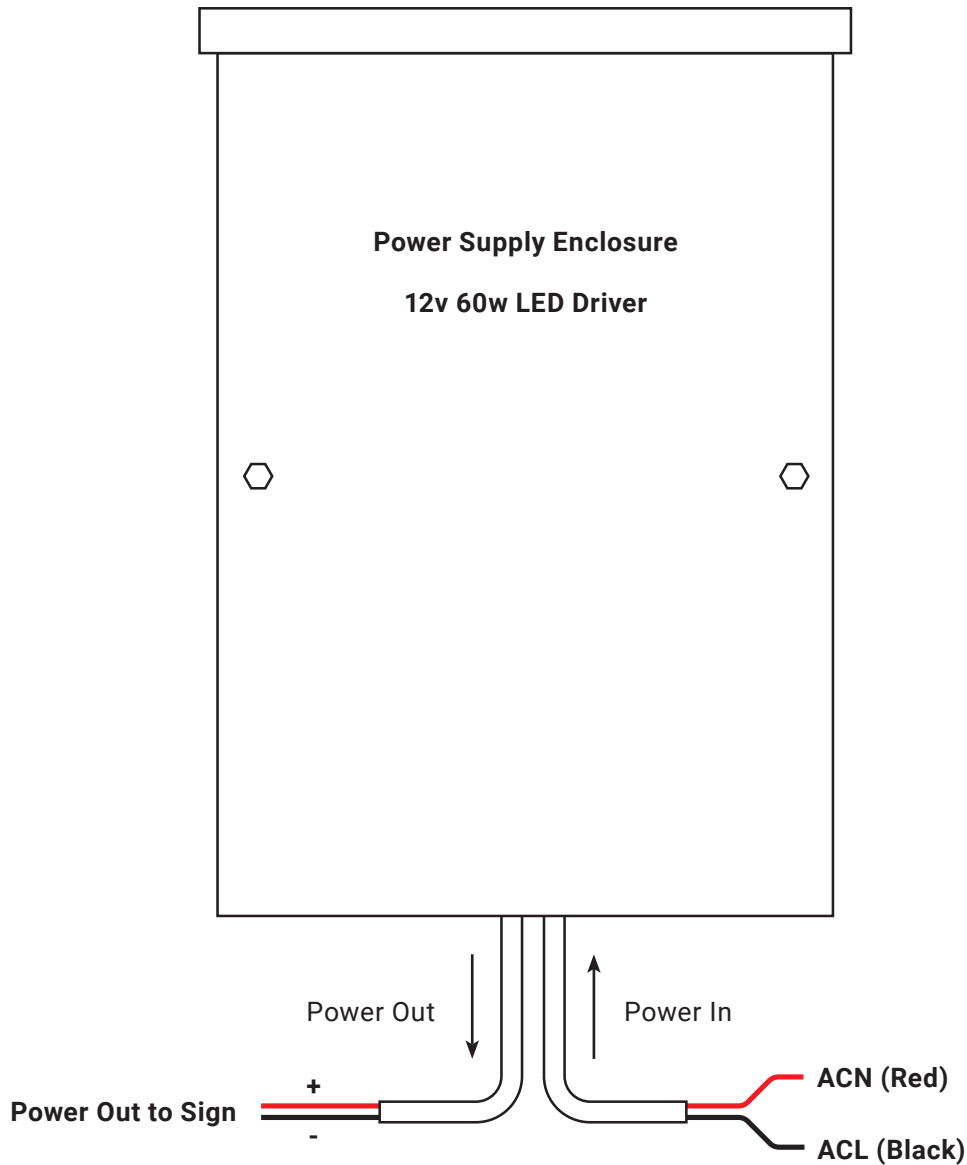

PLEASE NOTE:

For this installation we recommend using a licensed contractor.

What's in the Box

Power Supply Enclosure

Two Persons are Recommended for this Installation

PLEASE NOTE: We recommend installing the power supply enclosure in a discrete location, not visible from the viewing area of the sign. This portion of the installation should be done by a licensed electrician in accordance to National Electric Code.

DISCONNECT SWITCH STATEMENT

The location of the disconnect switch after installation shall comply with Article 600.6(A)(1) of the National Electrical Code. SWITCH SUPPLIED BY SOMEONE ELSE.

GROUNDING & BONDING STATEMENT

This sign is intended to be installed in accordance with the requirements of Article 600 of the National Electrical Code and/or other applicable local codes. This includes proper grounding and bonding of the sign.