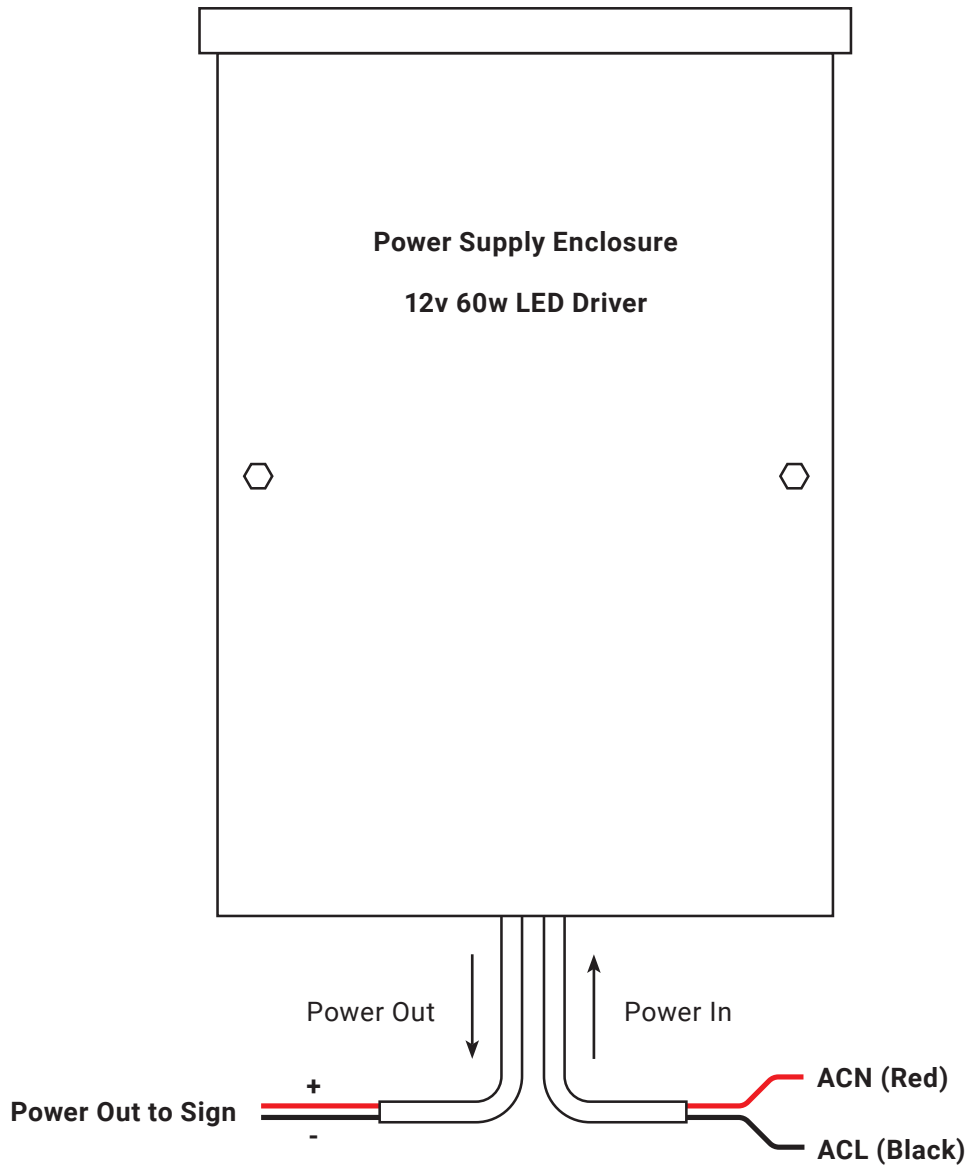

## What's in the Box

Aluminum Z-Clip Wall Cleat  
**X 2**

#8 Pan Head Screw (1-1/4")  
**X 8**

Wall Anchor  
**X 2**

# Power Supply Enclosure

Two Persons are Recommended for this Installation

**PLEASE NOTE:** We recommend installing the power supply enclosure in a discrete location, not visible from the viewing area of the sign. This portion of the installation should be done by a licensed electrician in accordance to National Electric Code.