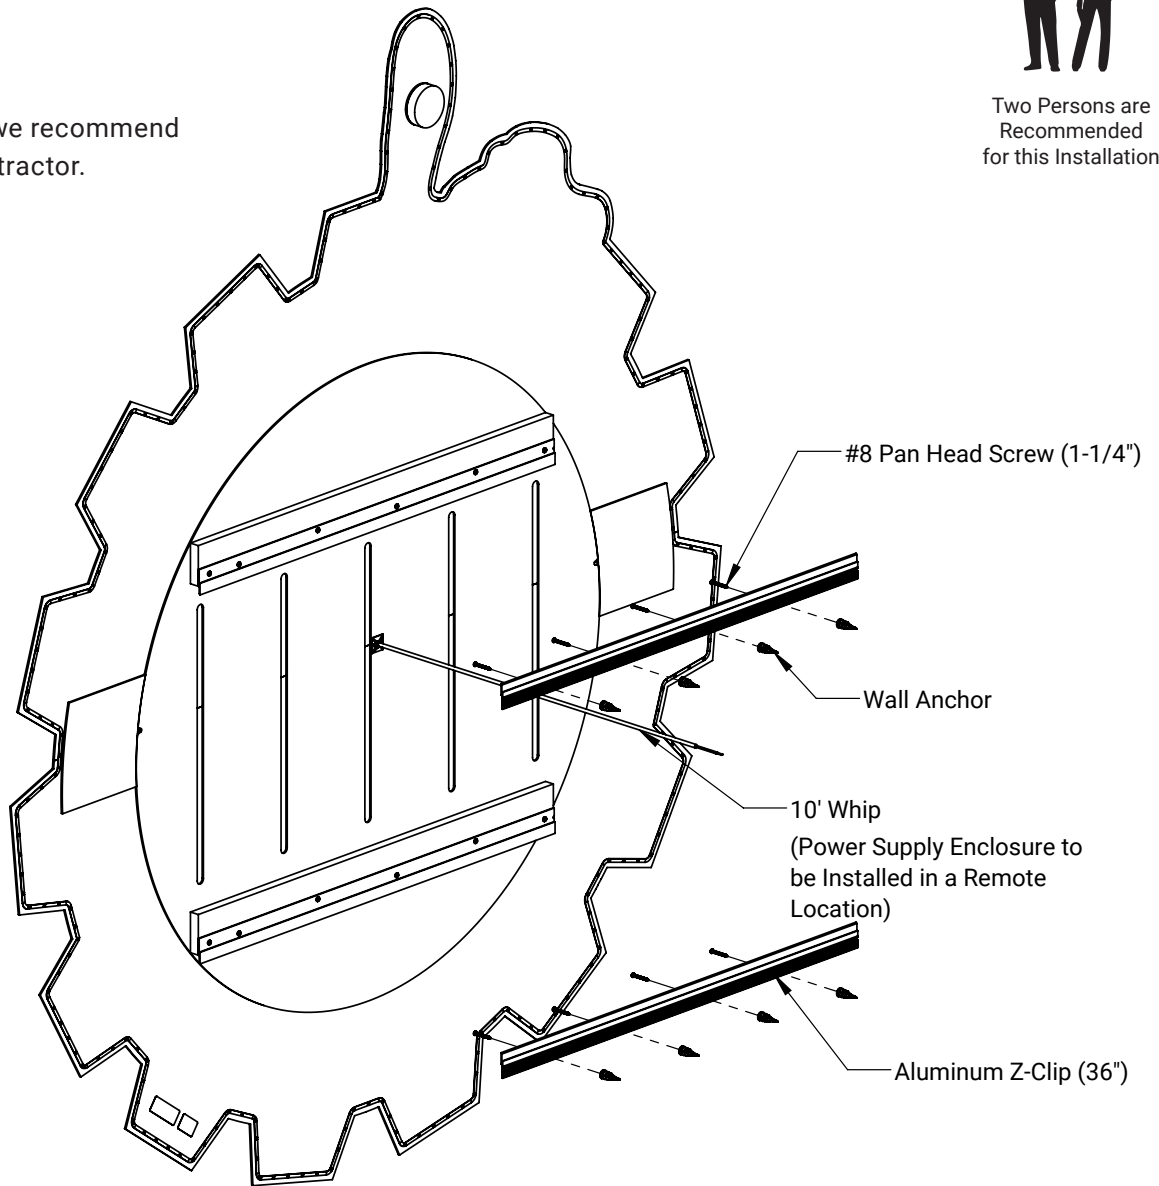

# Sign Installation

Two Persons are Recommended for this Installation

## What's in the Box

Aluminum Z-Clip Wall Cleat  
**X 2**

#8 Pan Head Screw (1-1/4")  
**X 8**

Wall Anchor  
**X 2**